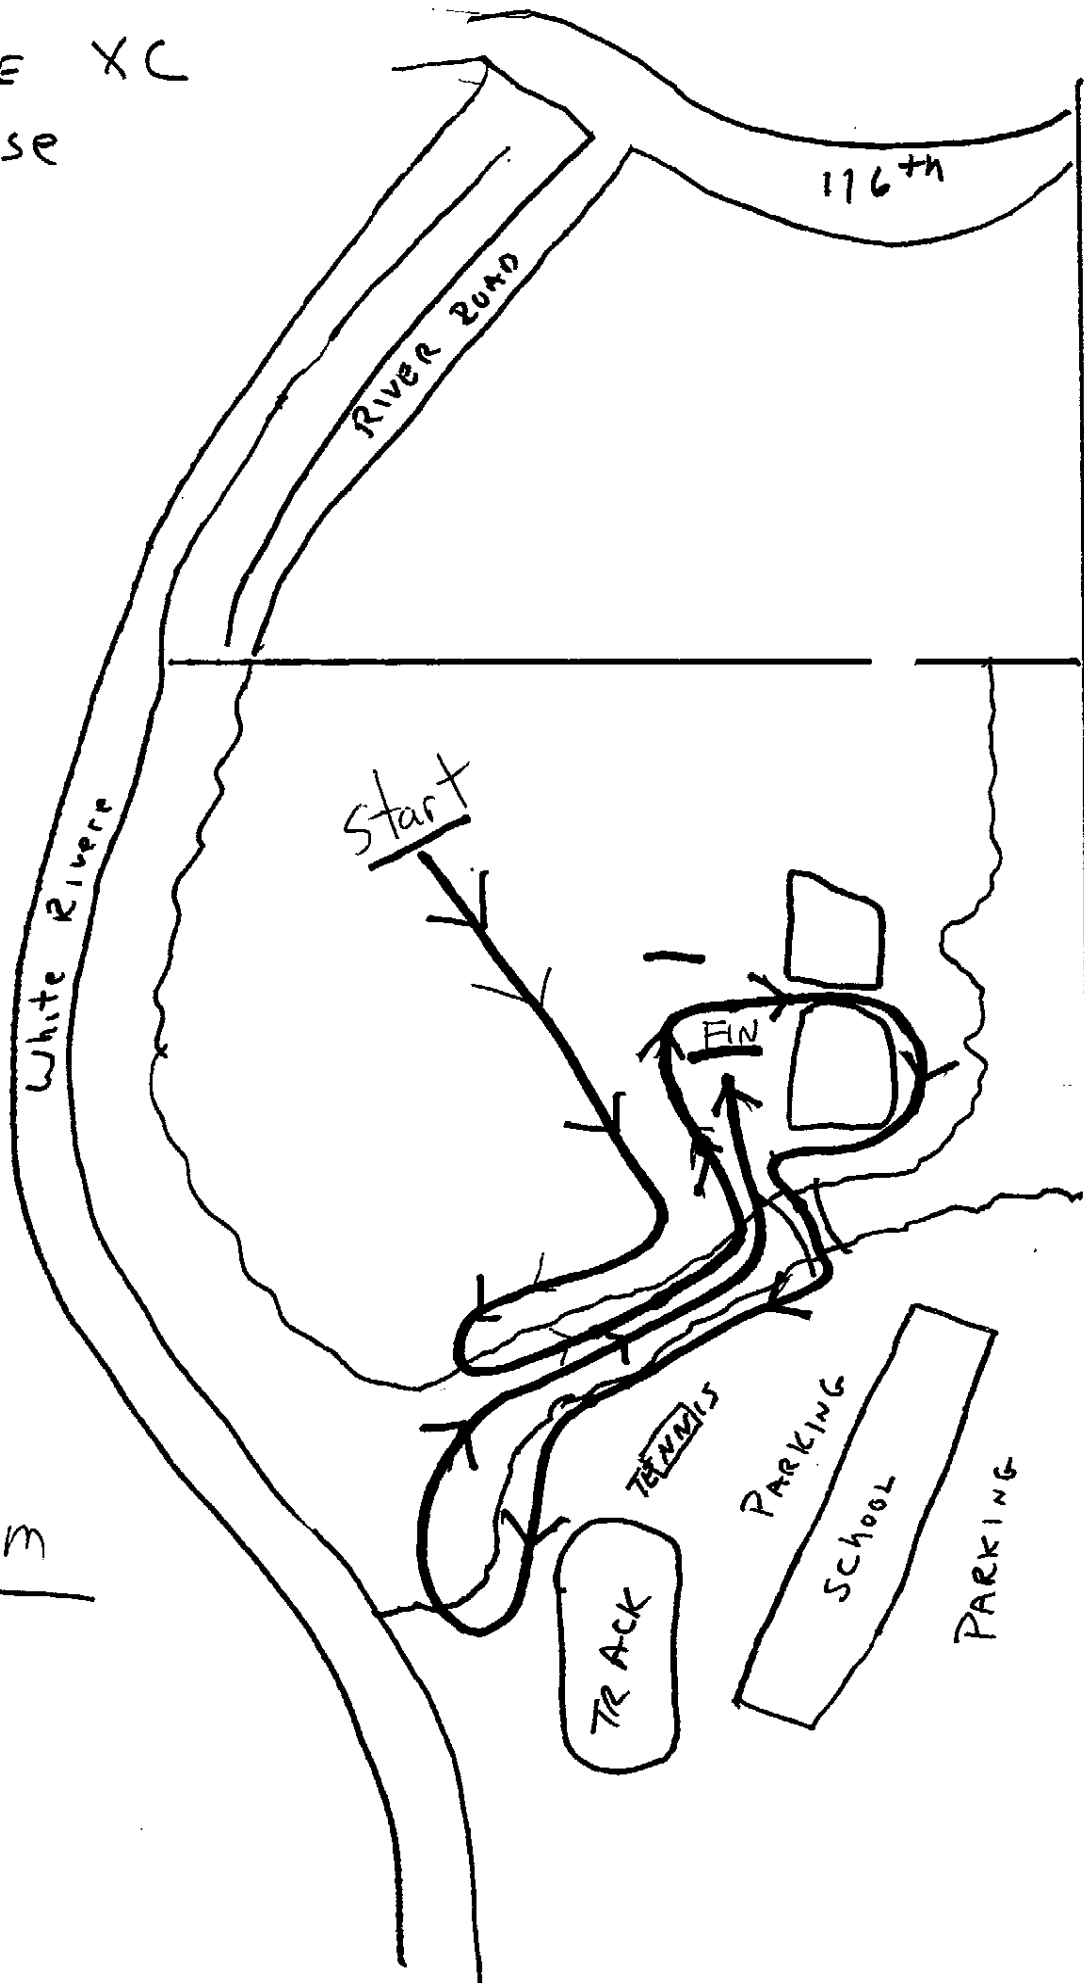

RIVERSIDE XC COURSE

North ↑

116th

RIVER ROAD

White River

Start

FIN

ELLERS

TRACK

TENNIS

PARKING

SCHOOL

PARKING

2000m